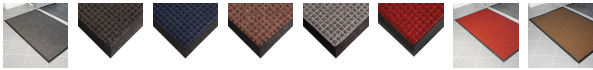

Superdry Entrance Mat

FLME376 90cm x 150cm

This premium waffle mat for heavy entrance areas has high performance with optimum moisture retention.

- Suitable for heavy foot traffic areas, for loose lay placement indoors
- Raised, reinforced 'waffle' pattern scrapes dirt away from footwear, helping to reduce the amount of dirt/debris brought into the building
- Slip resistant vinyl base and ramped edges have a low 7mm height for easy wheelchair access
- Exceptional moisture wiping properties; able to retain up to 5.4 litres water/ m2.
- Ideal for placement inside entrances of schools, offices, shops, etc.

Heavy Traffic

Indoors

Absorbing

Antislip

Carts

Wheel Chair Friendly

Item#	Description	Dimensions	Weight
FLME376-RD	Red	90cm W x 150cm L	6 kg
FLME376-GY	Grey	90cm W x 150cm L	6 kg
FLME376-BR	Brown	90cm W x 150cm L	6 kg
FLME376-BL	Blue	90cm W x 150cm L	6 kg
FLME376-BK	Black	90cm W x 150cm L	6 kg

Item#	Description	Dimensions	Weight
FLME376-RD	Red		
FLME376-GY	Grey		
FLME376-BR	Brown		
FLME376-BL	Blue		
FLME376-BK	Black		

Dimensions	90cm W x 150cm L
Sold as	1 each
Weight	6 kg
Composition	Rubber base; Polypropylene carpet