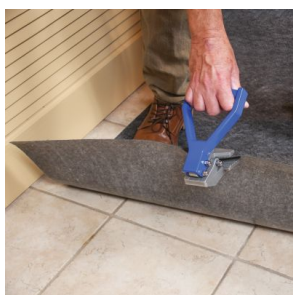

Removal Tool for Adhesive-Backed Grippy® Mat

GRP020 For Pig® Grippy Mats

Make PIG Grippy Mat removal even easier with this claw-like tool for easy pulling.

- Removal Tool "locks" its jaws onto mat material, providing a firm handgrip for pulling up adhesive-backed mat
- Rounded handle adds comfort; won't dig into your hands as you pull
- High-quality aluminium construction is durable and reliable

Note: Most Grippy Mats pull up easily by hand. This Removal Tool is helpful for removing long runs, wide sizes or mats that have been in place for extended periods of time.

Specifications

Use With	Pig® Grippy Mats
Colour	Blue & Silver
Dimensions	9cm W x 19cm L x 13cm H
Sold as	1 per box
Weight	0.82 kg
# per Pallet	924
Composition	Aluminium