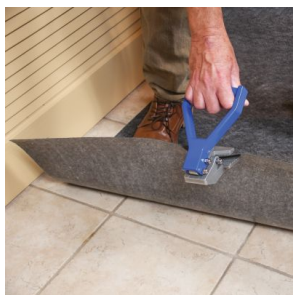

Removal Tool for Adhesive-Backed Grippy® Mat

GRP020 For Pig® Grippy Mats

Make PIG Grippy Mat removal even easier with this claw-like tool for easy pulling.

- Removal Tool "locks" its jaws onto mat material, providing a firm handgrip for pulling up adhesive-backed mat
- Rounded handle adds comfort; won't dig into your hands as you pull
- High-quality aluminium construction is durable and reliable
- Note: Most Grippy Mats pull up easily by hand. This Removal Tool is helpful for removing long runs, wide sizes or mats that have been in place for extended periods of time.

Use With	Pig® Grippy Mats
Colour	Blue & Silver
Dimensions	9cm W x 19cm L x 13cm H
Sold as	1 per box
Weight	0.82 kg
# per Pallet	924
Composition	Aluminium

New Pig

World's best stuff for leaks, drips and spills.