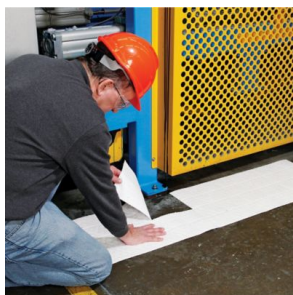

PIG® Rip-&-Fit® Oil-Only Mat

MAT442 Heavyweight, 38cm x 18m, 1 roll

Extra perforations let you create custom mat sizes without cutting. Just "rip" it along the easy-tear perfs and "fit" it into place.

- Extra perforations in our Rip-&-Fit Mat allow you to easily "rip" this PIG Oil-Only Mat and "fit" it to your application without cutting
- No matter how you rip it, this mat features the proven layered, 100% polypropylene construction of PIG Mat, the strongest mat on the market!
- Exclusive dimple pattern speeds wicking of liquid throughout mat for faster, easier cleanup
- Highly absorbent, fine-fibre construction won't leave behind liquids or fibre residue
- Absorbs and retains oils and oil-based liquids - including lubricants and fuels - without taking in a drop of water
- Bright-white colour makes absorbed oil easier to see; draws attention to machine leaks and clearly shows saturation level during spill response
- Floats to clean up spills on water
- Flame-resistant material won't burn immediately like untreated cellulose mats; melts when exposed to high heat whilst on the job
- Perforated every 9.5cm across width and every 25cm across length
- Dispenser box makes mat easy to access, carry and store whilst protecting contents from dirt and moisture
- Heavy-weight construction is highly durable and absorbent for demanding tasks and large-volume cleanups

Colour

White

Dimensions

38cm W x 18m L

Mat Weight

Heavyweight

Fluids Absorbed	Oil-Based Liquids But Not Water
Absorbency	Up to 29.7 L per box
Perforated	Perforated Every 25cm Lengthwise & Every 10cm Widthwise
Sold as	1 roll per box
Weight	3.17 kg
# per Pallet	48
Composition	100% Polypropylene
Packaging	Dispenser Box
Poly-Backing	No
UV Resistant	No