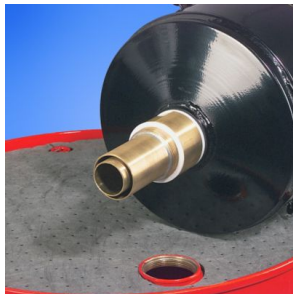

PIG® Drum Overfill Preventer

DRM919 For PIG® Burpless® Steel Drum Funnel

Add this handy extra to your steel PIG Burpless Funnel to avoid overfill mess and danger.

- Two-piece adapter acts as a shutoff valve, automatically closing off a 210-litre drum at 202-litres full
- When liquid in the drum reaches the preventer, the funnel stops draining and starts to fill, signaling you to stop pouring
- To drain funnel contents into the space still in the drum, simply twist it and the preventer counterclockwise
- Corrosion-resistant brass construction can be used with nearly any liquid

Specifications

Use With	PIG® Burpless® Steel Drum Funnel
Colour	Brass
Dimensions	ext. dia. 7cm x 13cm H
Sold as	1 each
Weight	0.9 kg
Composition	Brass with a Teflon bung gasket

 **New Pig**
World's best stuff for leaks, drips and spills.