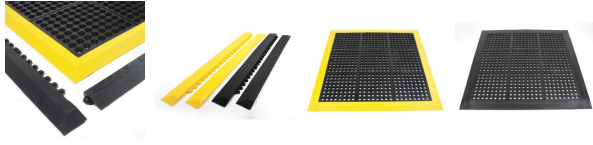

Fatigue-Step Edge

FLME435 For Fatigue-Step Anti-Fatigue Mat

Prevent tripping on your Fatigue Step Anti-Fatigue Mats with these Bevel Edges.

- Choose from Male and Female attachable edges for smart, safe bevelling solutions to minimise risk of tripping
- Optional yellow edges for added safety

Item#	Description	Dimensions	Weight
FLME435-YW-MLE	Male, Yellow		1.3 kg
FLME435-YW-FM	Female, Yellow		1.3 kg
FLME435-BK-MLE	Male, Black		1.3 kg
FLME435-BK-FM	Female, Black		1.3 kg

Item#	Description	Dimensions	Weight
FLME435-YW-MLE	Male, Yellow		
FLME435-YW-FM	Female, Yellow		
FLME435-BK-MLE	Male, Black		
FLME435-BK-FM	Female, Black		

Use With	Fatigue-Step Anti-Fatigue Mat
Recycled Content	50% Post-Consumer Recycled Rubber
Sold as	1 each
Weight	1.3 kg
Composition	Rubber mix

World's best stuff for leaks, drips and spills.

Hogs Hill • Watt Place • Hamilton International Technology Park • Blantyre • Glasgow • G72 0AH