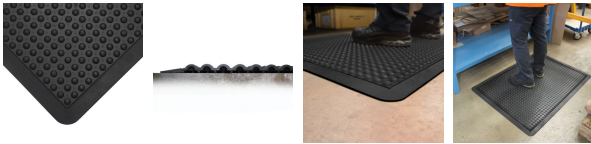

Bubblemat Anti Fatigue Mat

FLME418 For Dry Applications, 60cm x 90cm x 14mm

Smart anti-fatigue mat with a distinctive bubbled surface.

- Recommended for medium-duty use in dry industrial environments
- Raised bubble patterned surface stimulates feet and legs to aid circulation
- Underfoot cushioning also makes prolonged occupational standing more comfortable
- Moulded edges on all four sides are bevelled to prevent tripping on the mat
- Made of 100% heavy-duty natural rubber compound, ideal for general purpose applications at workstations

Colour	Black
Dimensions	60cm W x 90cm L x 14mm H
Bevelled Edge	Yes
Grit Surface	No
Modular	No
Safe for Welding Areas	No
Sold as	1 each
Weight	6.35 kg
Composition	Rubber
Application	Dry Applications
Chemical Contact	Not for Chemical Contact
Oil/Grease Contact	Not for Oil/Grease Contact
Static Dissipative	No
Water Contact	Non-Draining